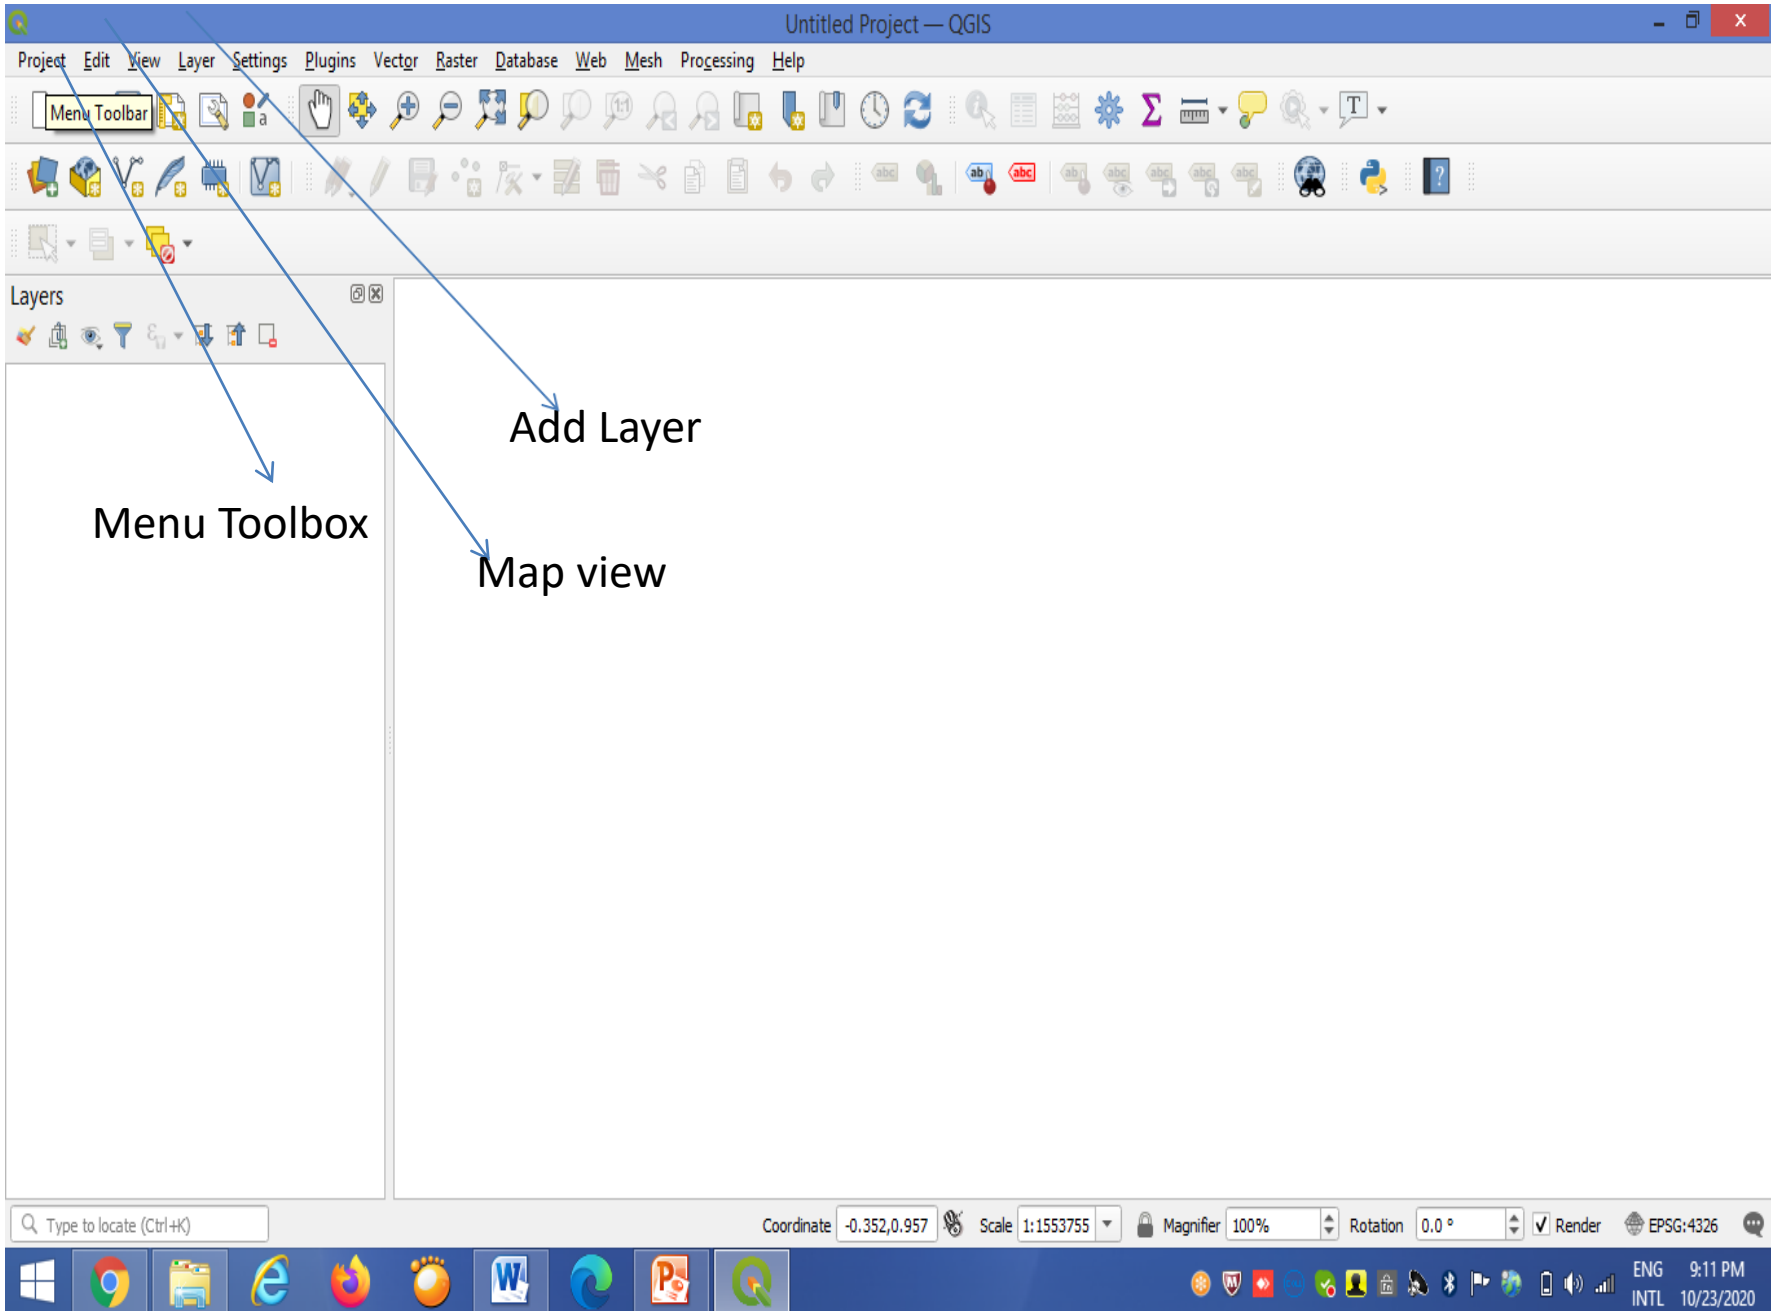

The QGIS Graphical User Interface is divided into five areas

- Menu Bar.
- Tool Bar.
- Map Legend.
- Map View.
- Status Bar.

Basic Steps of QGIS

- GEOREFERENCING
- Layer Creation
- Vecterization
- Attribute Data Management
- Thematic Map Generation
- Lay out Cartographic Presentation
- Saving Foil as JPEG OR PDF Foils