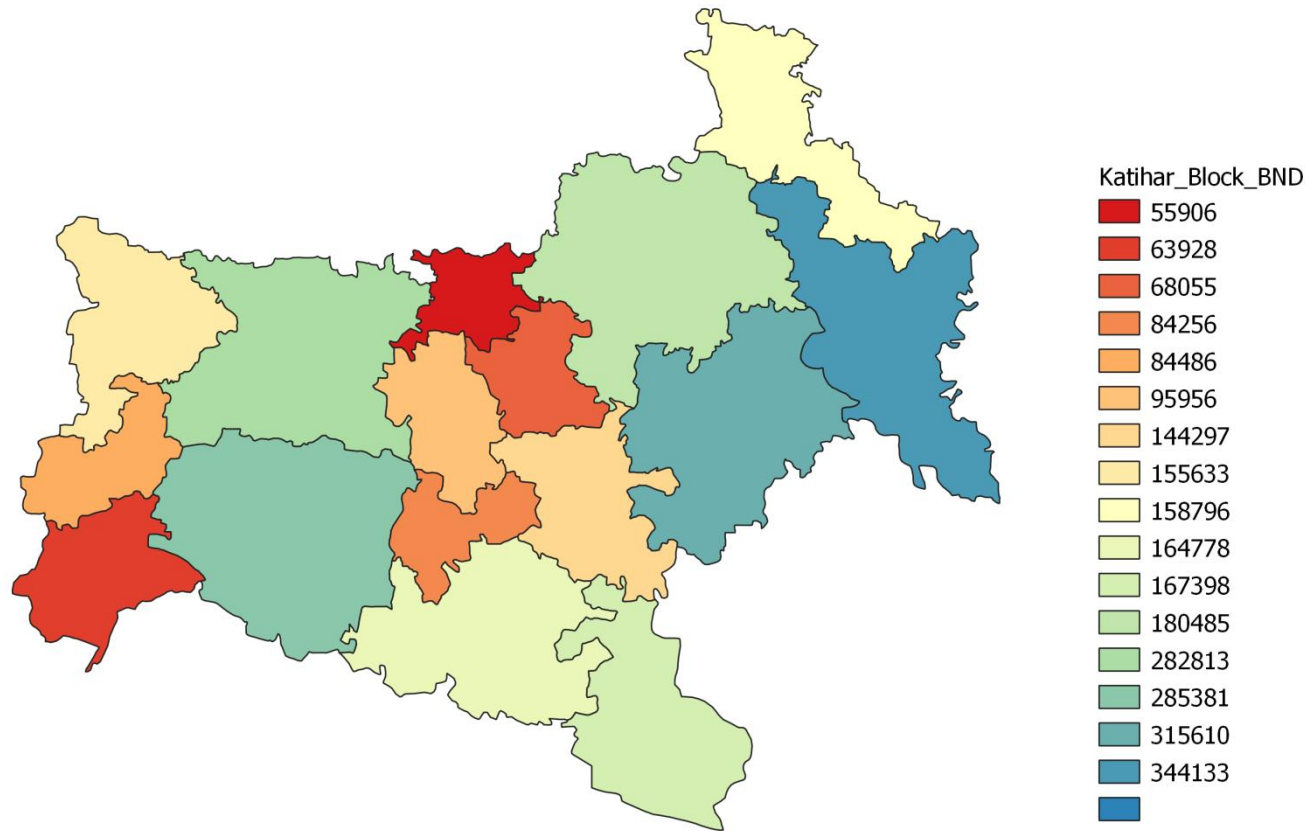

GEOREFERENCING

- Open QGIS,
- Select File,
- Raster,
- Georefencer,
- Click on add point,
- Inter map coordinates,
- Transformation setting,
- Check the mean error,
- Reduce the main error,
- Save CGPS points
- Click CRS and EPSG, and
- Click OK.

INFORMATION MAP OF INDIA

Block extract from Districts Map

With the help of attributes and spatial data, certain maps are prepared, such as population, density and other thematic maps.

Thematic Map

BLOCK WISE POPULATION, KATI HAR , BIHAR, 2011